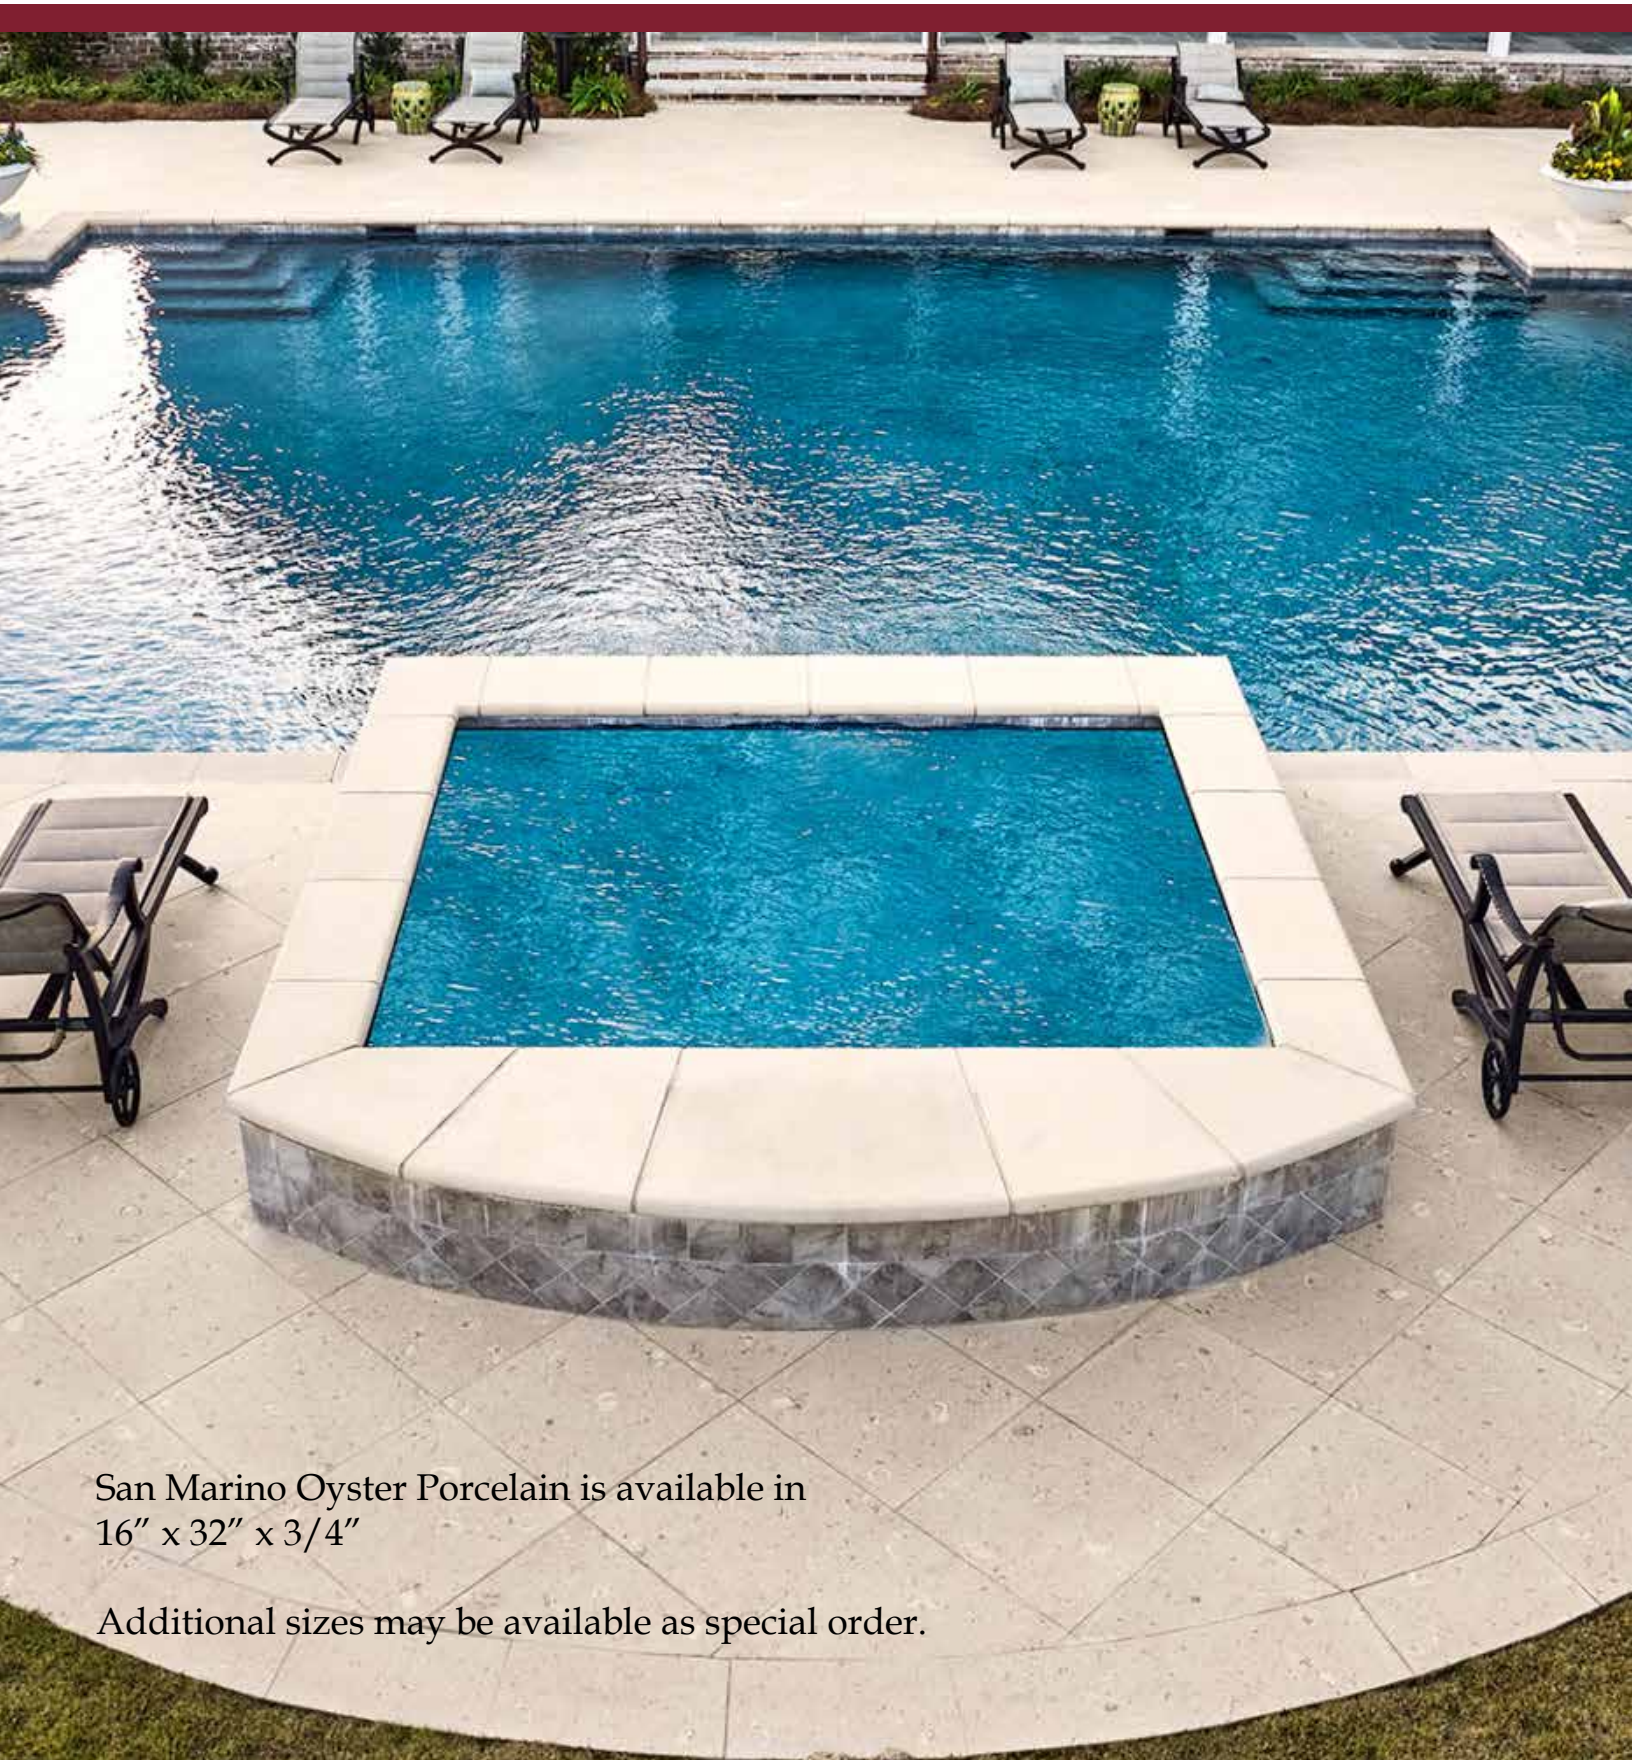

Manufactured with exceptional attention to detail, each paver in the San Marino Tumbled Collection embodies a blend of classic charm and modern resilience. This collection provides the ideal surfacing solution, bringing sophistication and a touch of the old world to your patios, porches, pool decks, and driveways.

San Marino Oyster

San Marino Oyster Porcelain is available in
16" x 32" x 3/4"

Additional sizes may be available as special order.

Antiquus Vanilla

Antiquus Vanilla Porcelain is available in
16" x 24" x 2cm